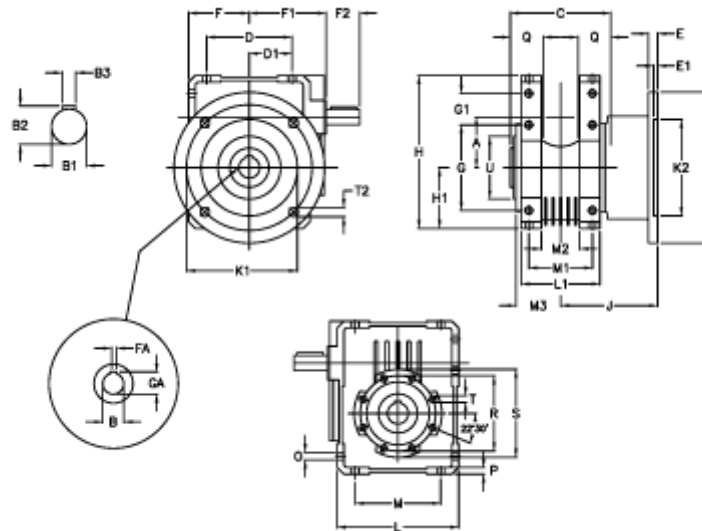

Article number: 3922110020400

Description: Worm gear with solid input shaft
W 110UF1-20-HS unassembled

Measures

A = 110.10	Description = W110UF-xx-P80 B5	G1 = 58.0	L = 250	Q = 45
B = 42	E = 20	GA = 45.3	L1 = 143	R = 165
B1 = 25	E1 = 12	H = 308.0	M = 184	S = 200
B2 = 28.0	F = 125.0	H1 = 125.0	M1 = 115	T = M12x19
B3 = 8	F1 = 157.0	J = 179.5	M2 = 69	T2 = 13.0
C = 155	F2 = 60	K = 280	M3 = 73.0	U = 130
D = 174.0	FA = 12	K1 = 230	O = 14.0	
D1 = 82.0	G = 184	K2 = 170	P = 14	